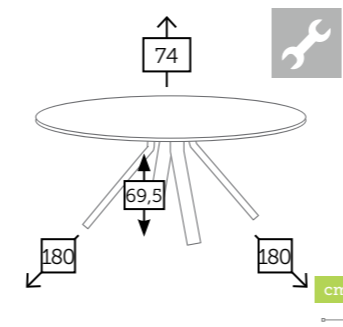

[QDF]

Ref. MB4035WH

Aluminio white
Sling light grey

[QDF]

CASTOR

mesa comedor redonda [top teca]

Ref. TAGT766T18RCC

Aluminio charcoal
Top Teca