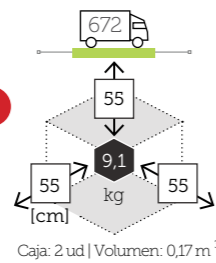

EXPLORER

mesa auxiliar redonda ø 52 cm

- Ref. CTX126ST6AZ
Aluminio blue
- Ref. CTX126ST6CC
Aluminio charcoal
- Ref. CTX126ST6CH
Aluminio champagne
- Ref. CTX126ST6MC
Aluminio mocca
- Ref. CTX126ST6VD
Aluminio green
- Ref. CTX126ST6WH
Aluminio white