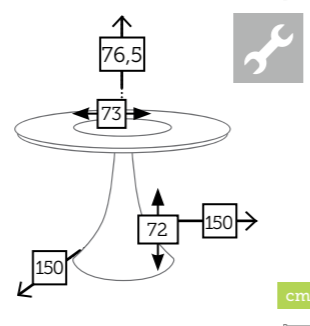

FANO

mesa comedor redonda [top cristal ø 110 cm]

- Ref. TAGG152T11RCC
Aluminio charcoal
Top grey
- Ref. TAGG152T11RCH
Aluminio champagne
Top cappuccino
- Ref. TAGG152T11RWH
Aluminio white
Top white

FANO

mesa comedor redonda con plato giratorio [top cristal ø 150 cm]