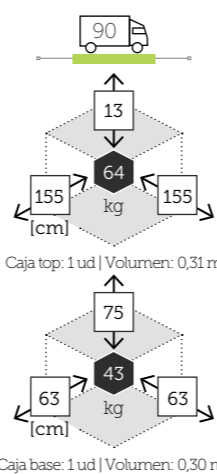

- Ref. TAGG153T15RCC
  Aluminio charcoal
  Top grey
- Ref. TAGG153T15RCH
  Aluminio champagne
  Top cappuccino
- Ref. TAGG153T15RWH
  Aluminio white
  Top white