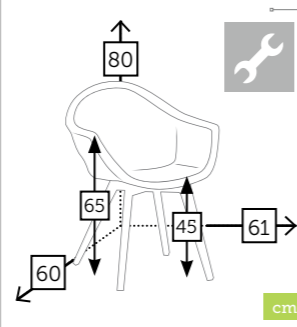

Aluminio white
Sling white
Cojín white sling

CAMPUS

sillón comedor

Ref. CAR188CCVW

Aluminio charcoal
Wicker viro white

Ref. CAR188CCVK

Aluminio charcoal
Wicker viro khaki

Ref. CAR188WHVK