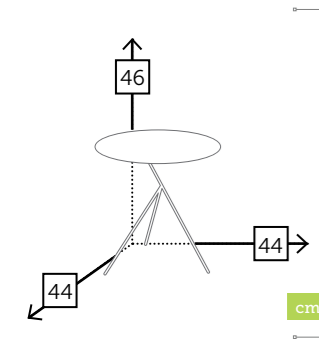

EXPLORER

mesa auxiliar redonda ø 44 cm