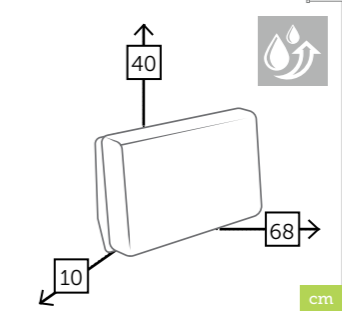

CESANO

respaldo corner con cojín

Ref. CAAS619BCCC

Aluminio charcoal
Cojín agora grafito