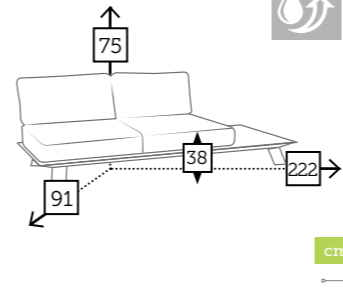

CESANO

sofá 2 plazas con cojines

Ref. CAWS6192W0CCC

Aluminio charcoal
Cojines agora grafito