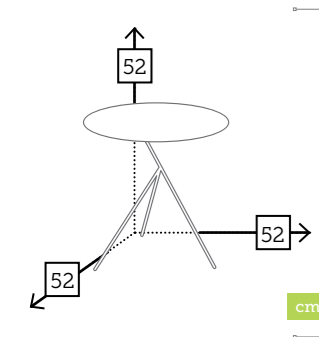

EXPLORER

mesa auxiliar redonda ø 52 cm

- Ref. CTX126ST6AZ
Aluminio blue
- Ref. CTX126ST6CC
Aluminio charcoal
- Ref. CTX126ST6CH
Aluminio champagne
- Ref. CTX126ST6MC
Aluminio mocca
- Ref. CTX126ST6VD
Aluminio green
- Ref. CTX126ST6WH
Aluminio white