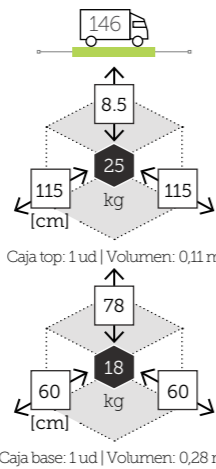

- Ref. TAGG152T11RCC
  Aluminio charcoal
  Top grey
- Ref. TAGG152T11RCH
  Aluminio champagne
  Top cappuccino
- Ref. TAGG152T11RWH
  Aluminio white
  Top white