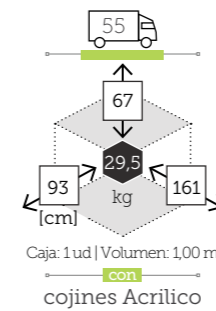

- 8013 agora grafito
  Ref. CAAS9402WOCCC
  Aluminio charcoal
  Cojines agora grafito
- 8008 agora khaki
  Ref. CAAS9402WOCHC
  Aluminio champagne
  Cojines agora khaki
- 3961 sachá grey
  Ref. CAAS9402WOWHC
  Aluminio white
  Cojines agora sachá grey