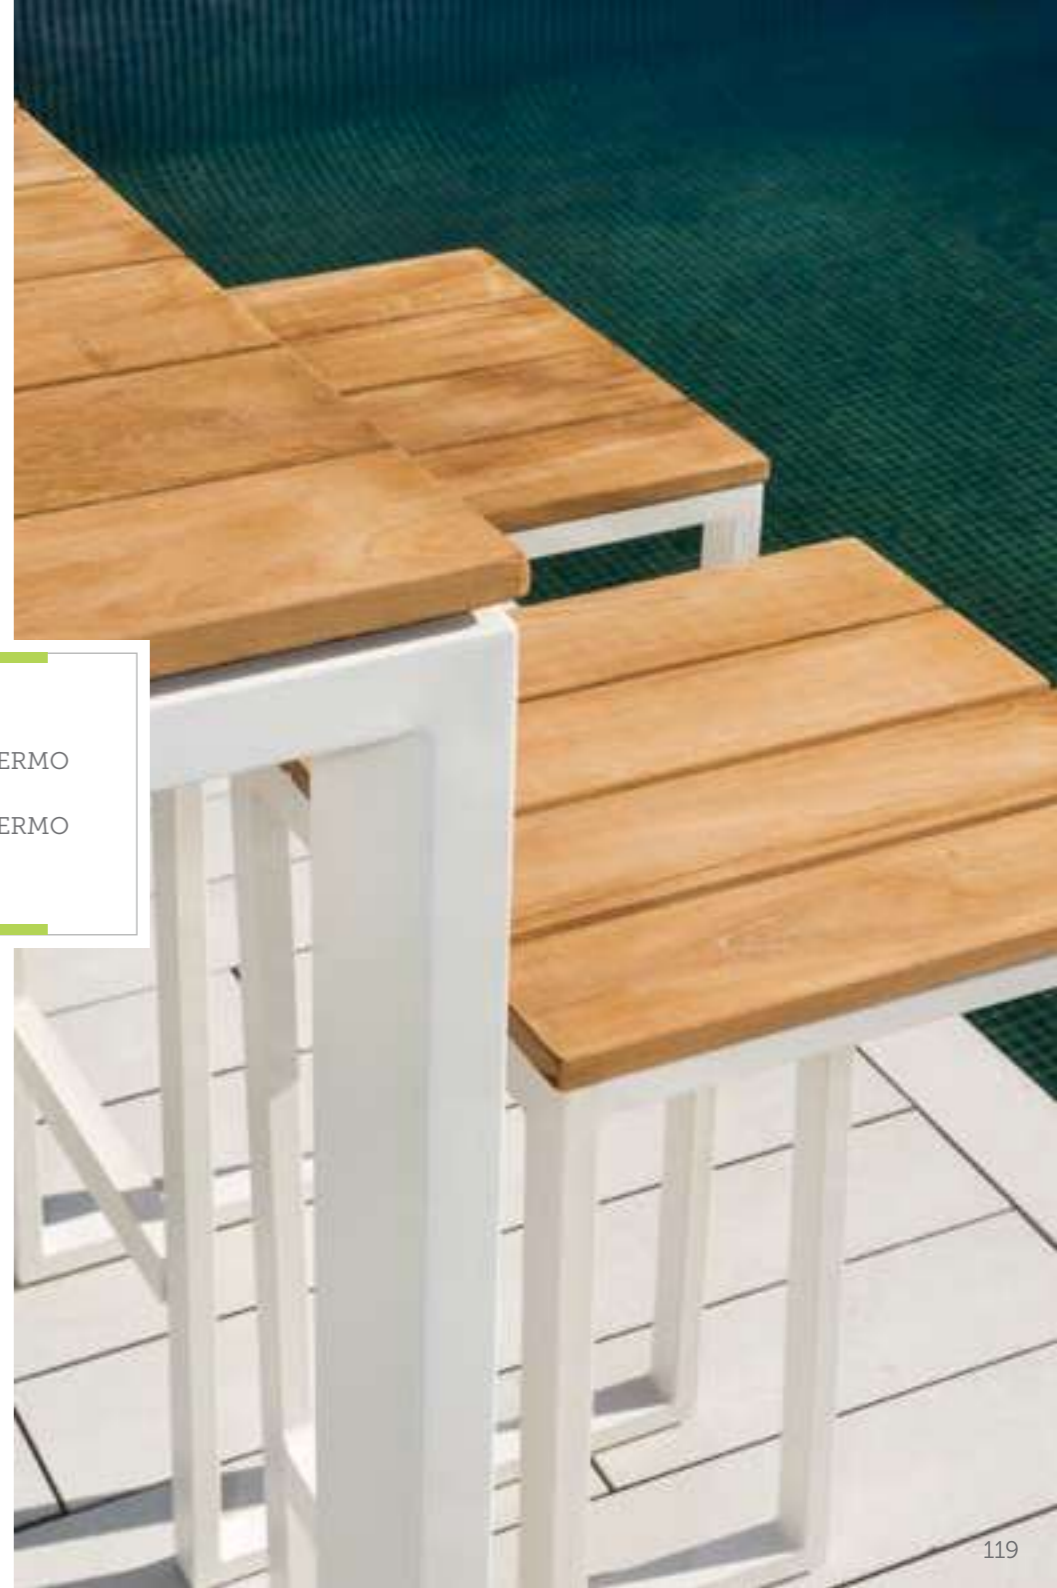

FERMO
FERMO