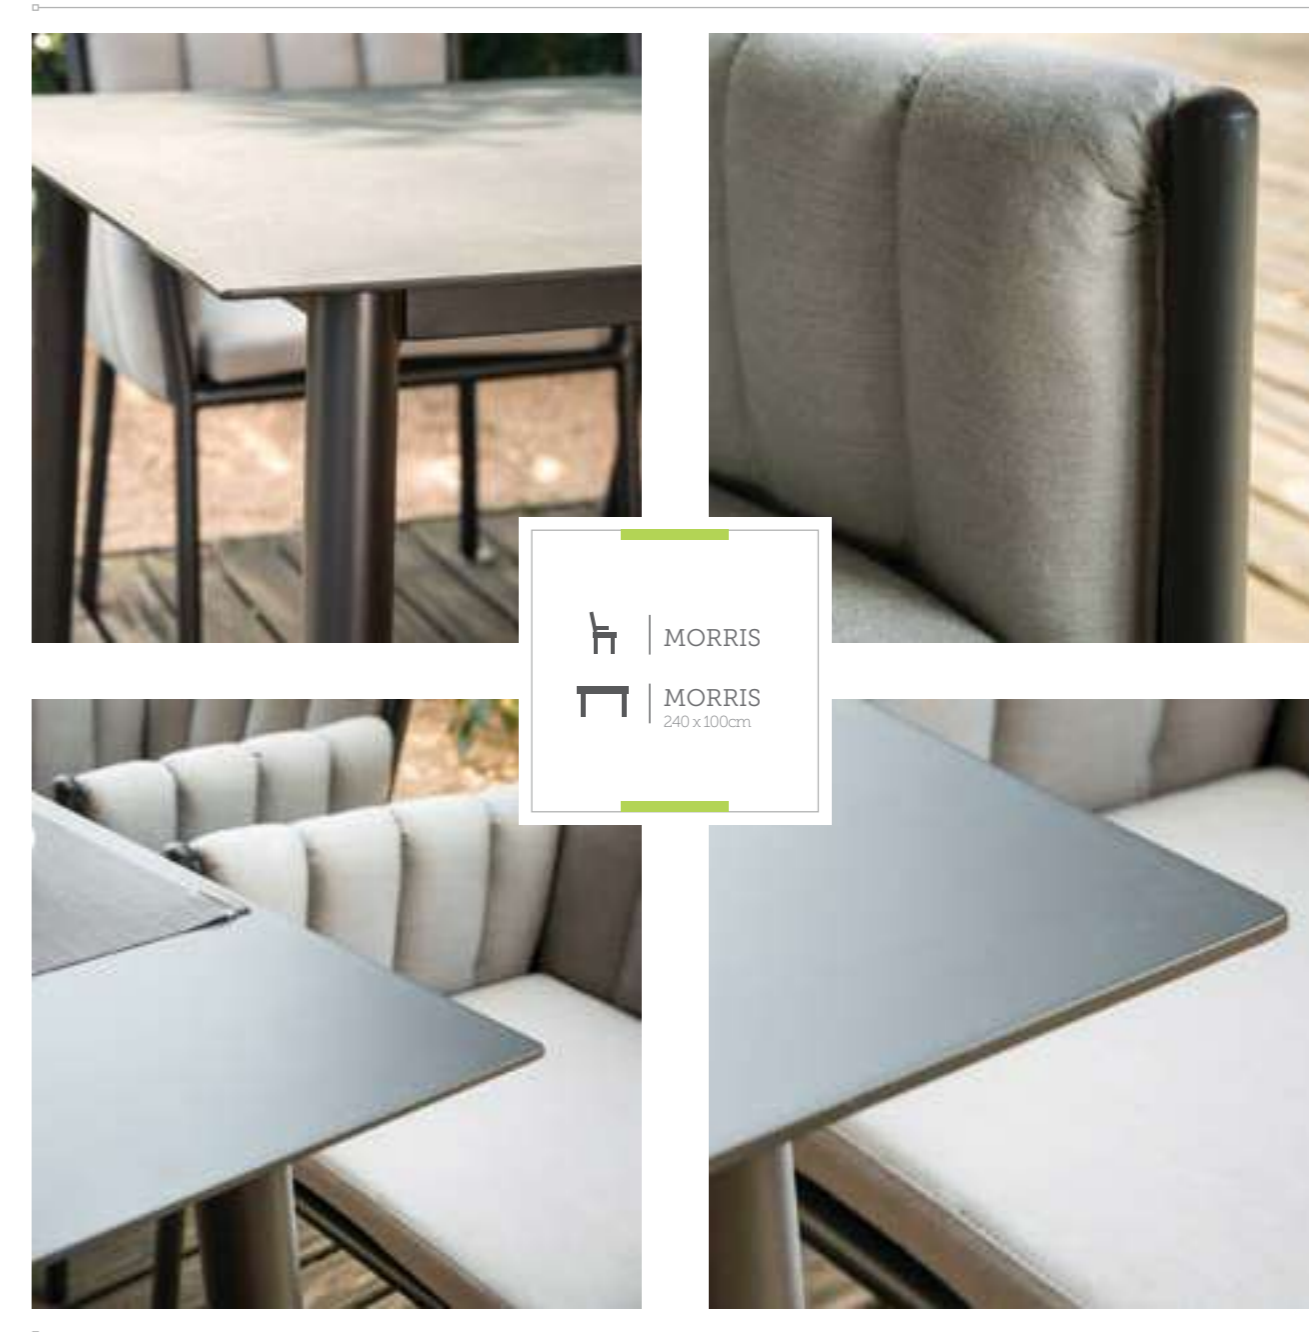

Sunbrella
Shade

Cojines
Sunbrella
Dove

CHAIR | MORRIS
TABLE | MORRIS
240 x 100cm

 | BONIGEN
 | MORRIS

☞ | PALMA
☞ | MORRIS

-  CALIFORNIA
-  TER
-  BLOC *

SKY

DUNA