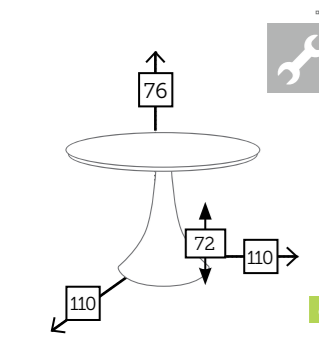

FANO

mesa comedor redonda [top cristal ø 110 cm]