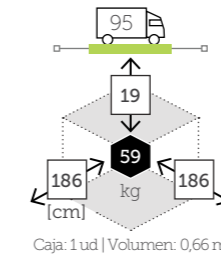

Ref. TAGT766T18RCC

Aluminio charcoal
Top Teca

Ref. TAGT766T18RWH

Aluminio white
Top Teca