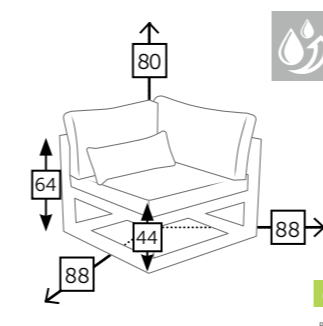

FERMO

módulo corner con cojines