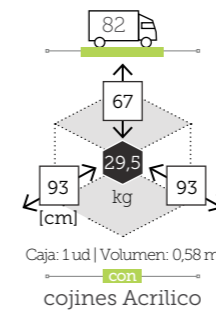

- 8013 agora grafito
  Ref. CAAS940CCCC
  Aluminio charcoal
  Cojines agora grafito
- 8008 agora khaki
  Ref. CAAS940CCHC
  Aluminio champagne
  Cojines agora khaki
- 3961 sachá grey
  Ref. CAAS940CWHC
  Aluminio white
  Cojines agora sachá grey