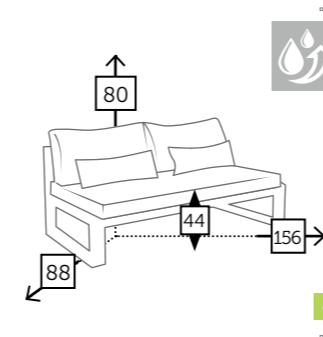

FERMO

módulo extensión 2 plazas con cojines