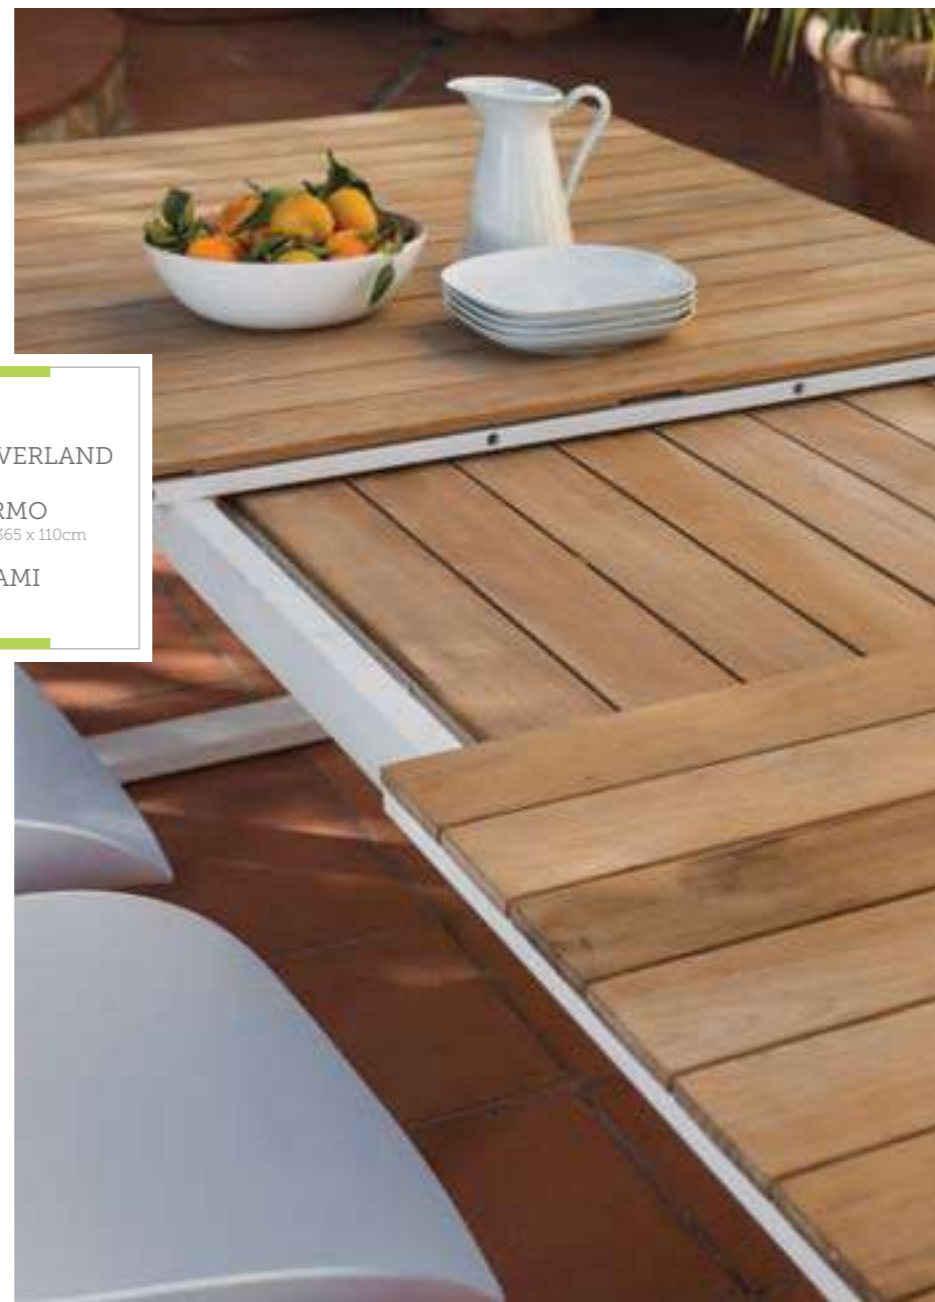

NEVERLAND
FERMO
280/365 x 110cm
MIAMI