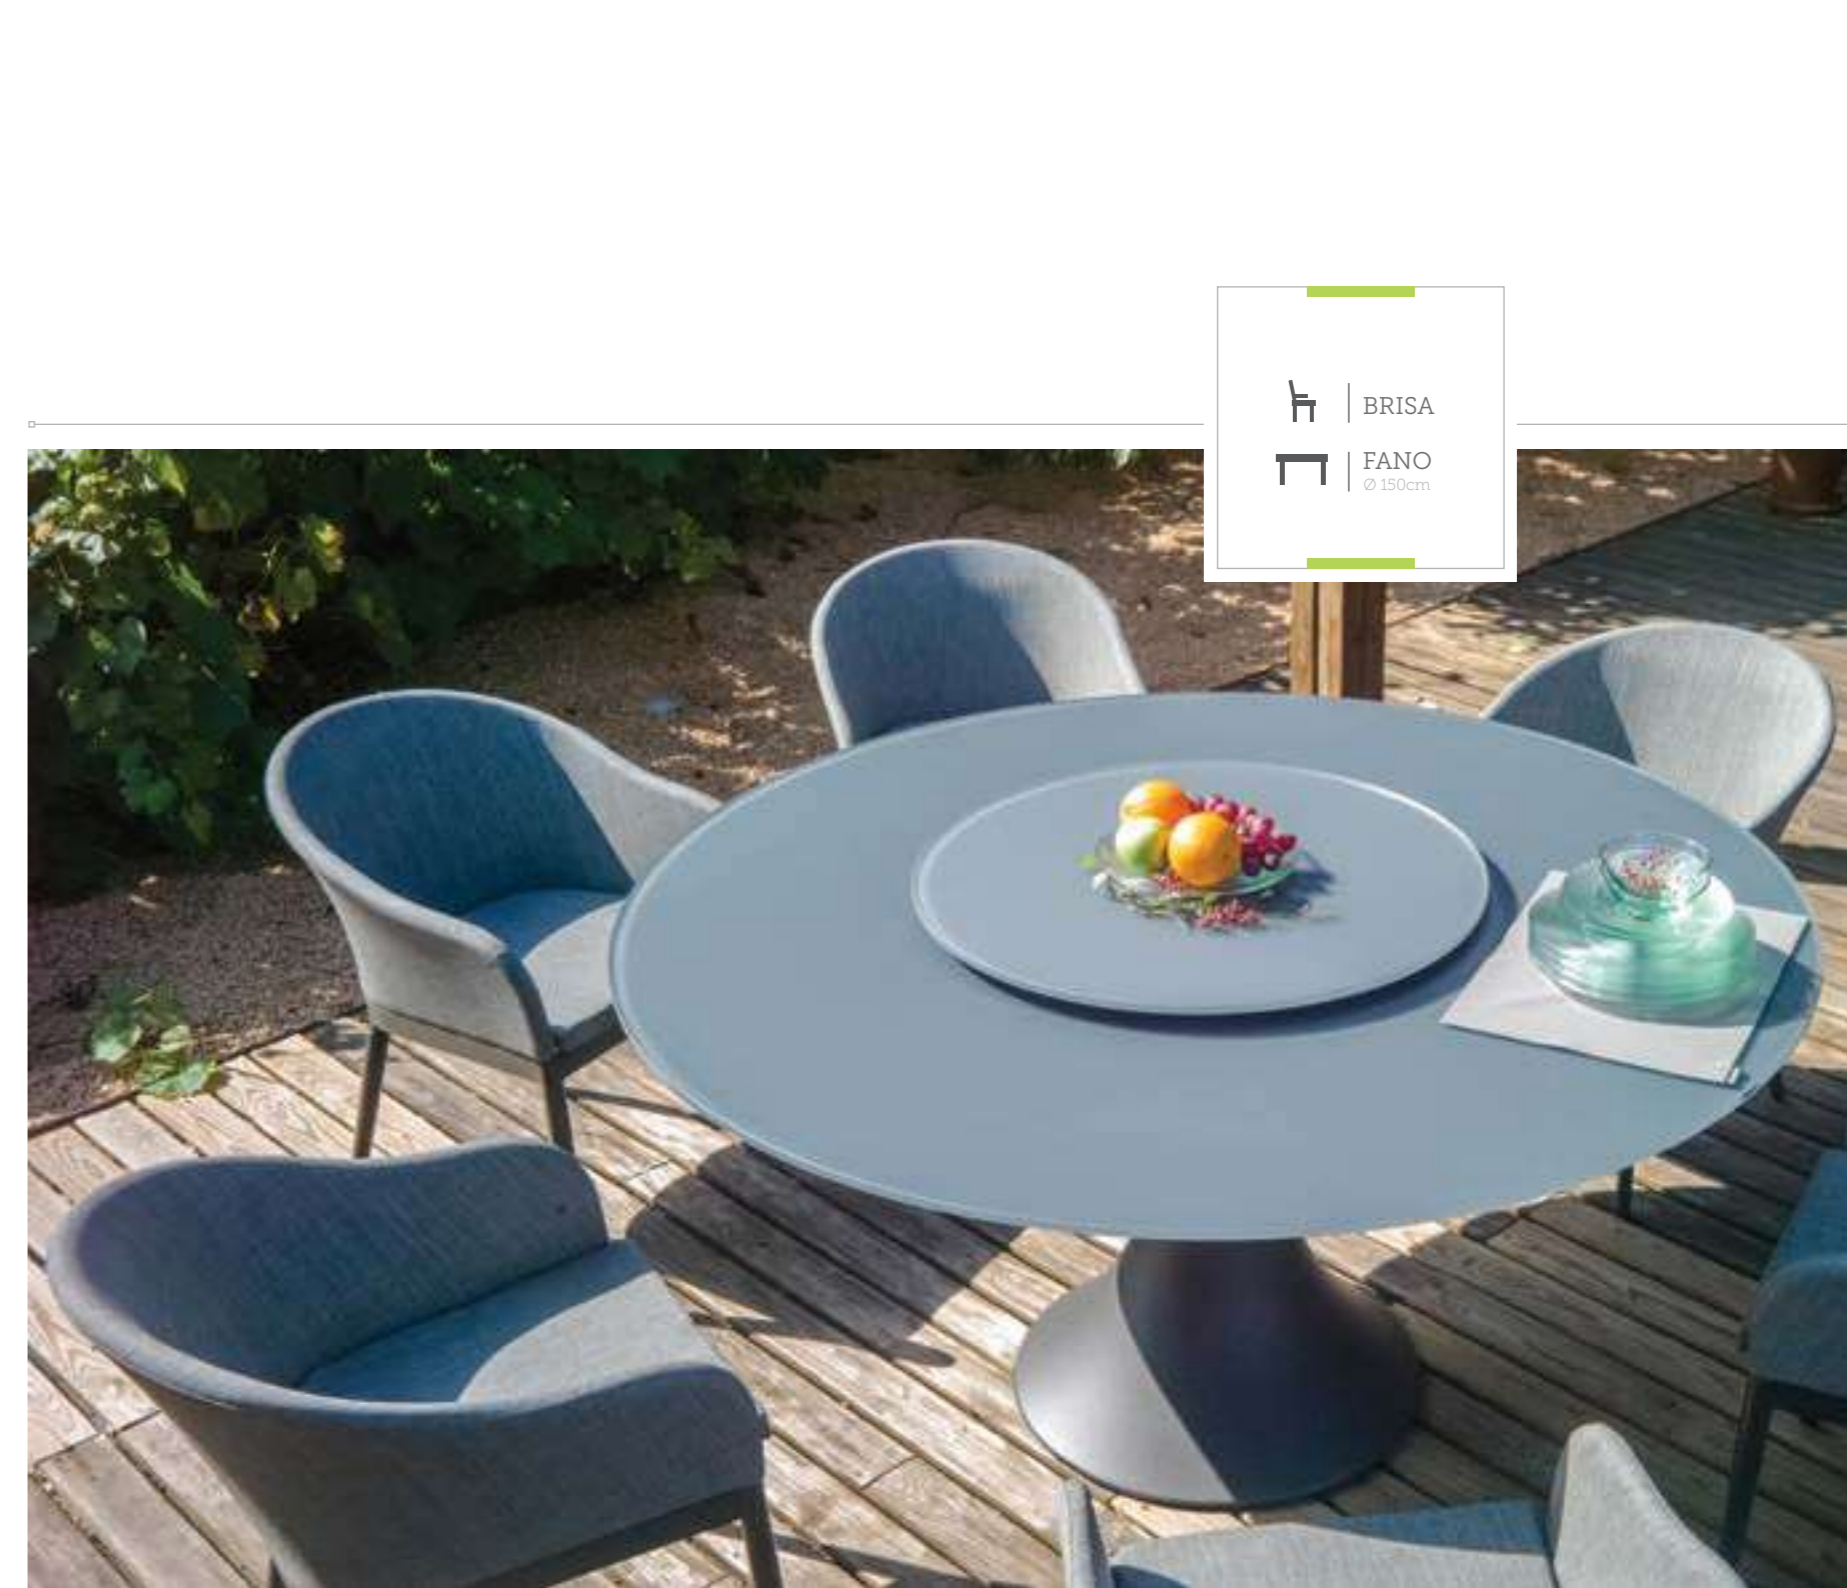

BRISA
FANO
Ø 150cm