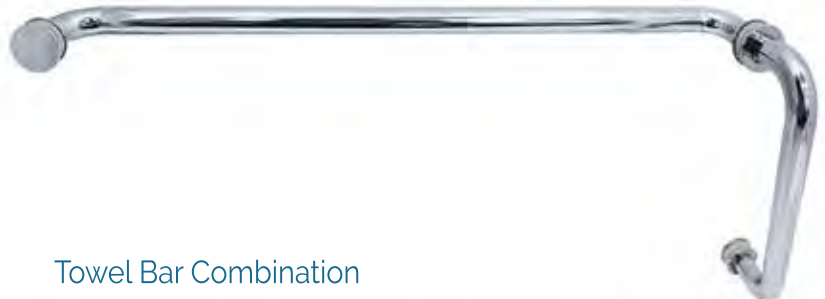

# Handles, Door Knobs, & Towel Bars

Sculptured Style Handle

Colonial Style Handle  
(COL)

Victorian Style Handle  
(VIC)

Traditional Door Knobs

Ball Style Knobs

Flair Style Knobs

Ribbed Bow-Tie Knobs

Flair Style Knobs

Single-Sided Towel Bar

Cylinder Single-Sided Knob

Towel Bar Combination